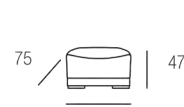

161

101

CHAISE LONGUE
FIT TO 2 STR

161

81

ROUNDED
CORNER

114

FOOTSTOOL

55

OPTIONAL
CUSHION
40x40

SEAT CUSHION
WITH POCKET SPRINGS

THE RELAX VERSIONS ARE MODULAR:

EX. 3 SEATER 1 RELAX

ARMCHAIR LAF
FIT TO 3 STR
WITH RELAX

101

ARMCHAIR RAF
FIT TO 3 STR