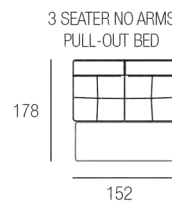

152

ARMCHAIR RAF/LAF  
 FIT TO 3 STR WITH  
 SLIDING SEAT

97

RELAX ARMLESS  
 CHAIR  
 FIT TO 3 STR

76

2 SEATER NO ARMS

128

ARMCHAIR RAF/LAF  
 FIT TO 2 STR WITH  
 SLIDING SEAT

85

RELAX ARMLESS  
 CHAIR  
 FIT TO 2 STR

64

CHAISE LONGUE  
 FIT TO 3 STR

97

CHAISE LONGUE  
 FIT TO 2 STR

85

CHAISE LONGUE  
 WITH STORAGE  
 FIT TO 3 STR