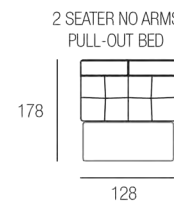

152

ARMCHAIR RAF/LAF  
 FIT TO 3 STR WITH  
 SLIDING SEAT

97

RELAX ARMLESS  
 CHAIR  
 FIT TO 3 STR

76

2 SEATER NO ARMS

128

ARMCHAIR RAF/LAF  
 FIT TO 2 STR WITH  
 SLIDING SEAT

85

RELAX ARMLESS  
 CHAIR  
 FIT TO 2 STR

64

CHAISE LONGUE  
 FIT TO 3 STR

97

CHAISE LONGUE  
 FIT TO 2 STR

85

CHAISE LONGUE  
 WITH STORAGE  
 FIT TO 3 STR