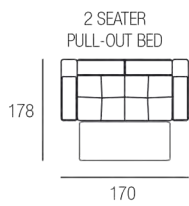

H. SEDUTA 47 CM  
 P. SEDUTA 56 CM  
 H. BRACCIO 60 CM  
 L. BRACCIO 21 CM

SEAT H. 47 CM  
 SEAT D. 56 CM  
 ARM H. 60 CM  
 ARM L. 21 CM

VERSIONE RECLINER  
 RECLINER SYSTEM

VERSIONE SLITTA  
 SLIDING SEAT SYSTEM

97

2 SEATER RAF/LAF

149

ARMCHAIR WITH  
 SLIDING SEAT

106

RELAX ARMCHAIR  
 1 ARM FIT TO  
 2 STR

85

3 SEATER NO ARMS

152

ARMCHAIR RAF/LAF  
 FIT TO 3 STR WITH  
 SLIDING SEAT

97

RELAX ARMLESS  
 CHAIR  
 FIT TO 3 STR

76

2 SEATER NO ARMS

128

ARMCHAIR RAF/LAF  
 FIT TO 2 STR WITH  
 SLIDING SEAT

85

RELAX ARMLESS  
 CHAIR  
 FIT TO 2 STR

64

CHAISE LONGUE  
 FIT TO 3 STR

97

CHAISE LONGUE  
 FIT TO 2 STR

85

CHAISE LONGUE  
 WITH STORAGE  
 FIT TO 3 STR